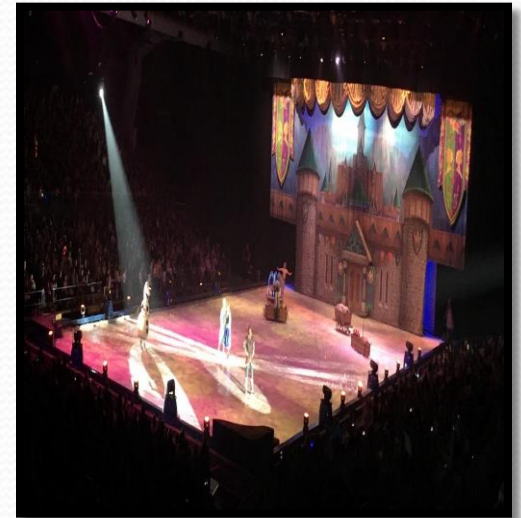

July 9 2016 – Newcastle Entertainment Centre

DISNEY ON ICE

9th July 2016 (1day) Newcastle Entertainment Centre

- Get ready to enter a world of enchantment as Disney On Ice presents Magical Ice Festival.
- You'll be whisked away into the wintery world of the Academy Award®-winning feature film, Disney's Frozen, to join Anna, Elsa, Kristoff and friends in an adventure full of action and magic
- Experience Disney's The Little Mermaid with a show stopping performance by Sebastian and Ariel.
- Get tangled up with the sassy Rapunzel and her charming ally Flynn from Disney's Tangled and
- Be swept away by Disney's Beauty and the Beast as the Beast and his entourage take centre stage in a spectacular show for Belle.
- It will be a magical mix of royalty from across the kingdom when Disney On Ice brings this winsome wonderland to you!

Off we go on our road trip to
Newcastle Entertainment Centre

Disney on Ice Show

Some views of the show

Disney on Ice Show

Some views of the show

A few of our happy (& very excited)group ready to depart

.... And then on the bus..... a good time was being had by all